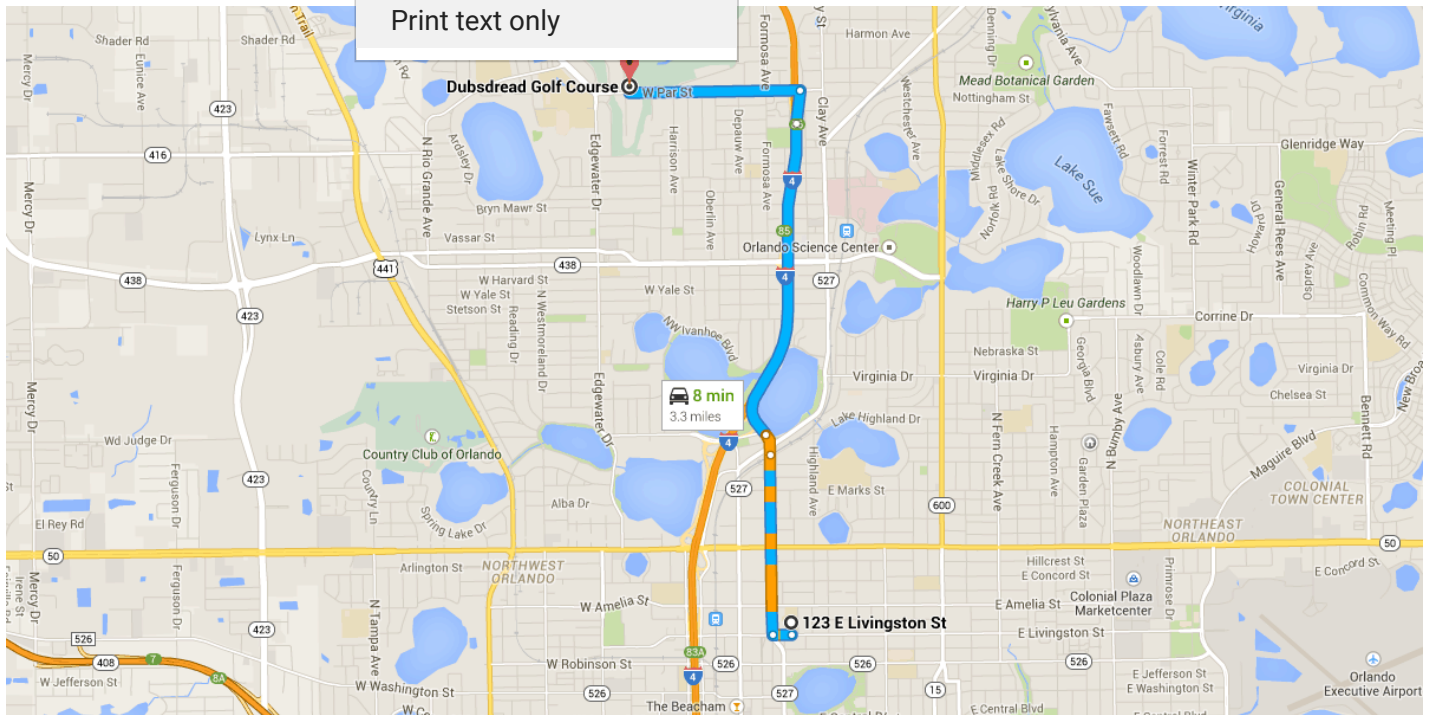

Directions from 123 E Livingston St to Dubsdread Golf Course

Print including maps
Print text only

o 123 E Livingston St

Orlando, FL 32801

1. Head west on E Livingston St toward N Rosalind Ave

↑ 449 ft

2. Turn right onto N Magnolia Ave

↘ 0.8 mi

3. Continue straight onto Magnolia Ave

↑ 472 ft

4. Take the ramp onto I-4 E

↗ 1.4 mi

5. Take exit 86 for Par St

↘ 0.2 mi

6. Turn left onto E Par St

↙ 0.8 mi

Destination will be on the right

o Dubsdread Golf Course

549 West Par Street, Orlando, FL 32804

These directions are for planning purposes only. You may find that construction projects, traffic, weather, or other events may cause conditions to differ from the map results, and you should plan your route accordingly. You must obey all signs or notices regarding your route.

Map data ©2015 Google