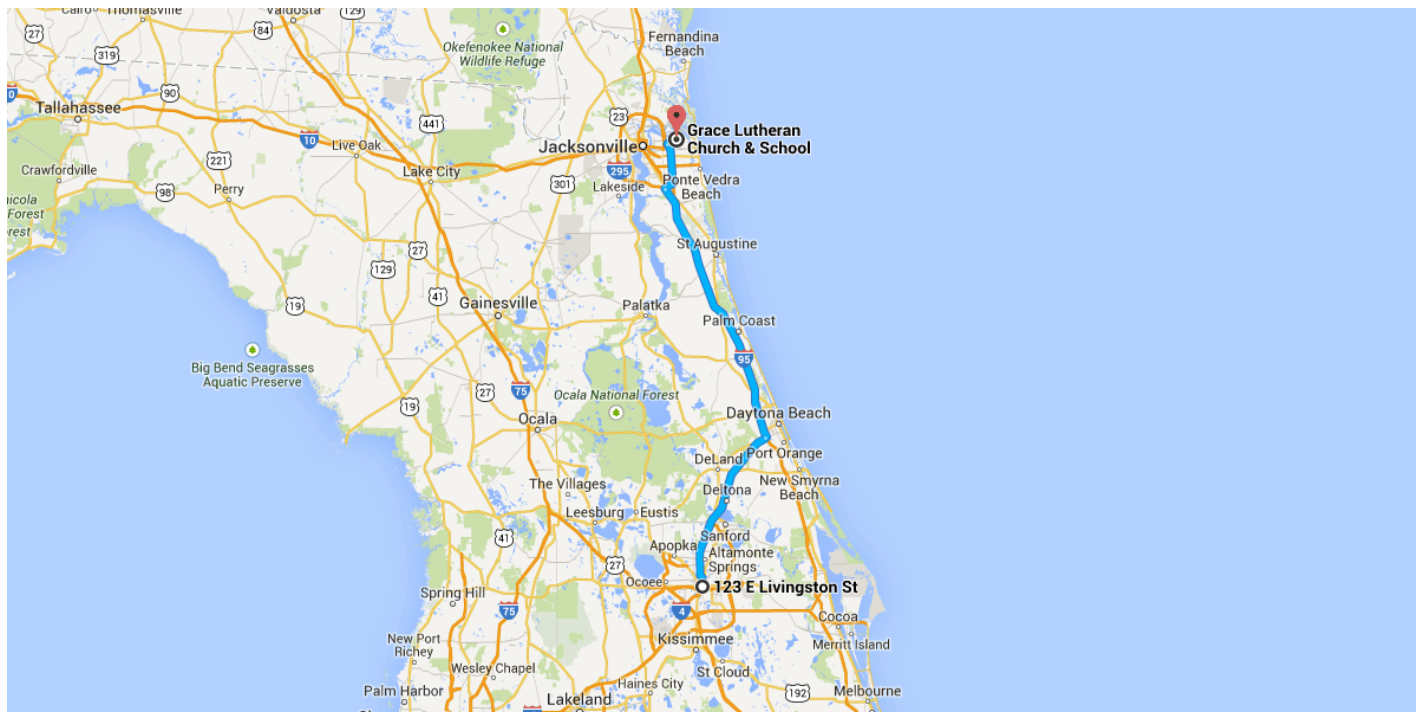

## Directions from 123 E Livingston St to Grace Lutheran Church & School

### Get on I-4 E from N Magnolia Ave

1.1 mi / 3 min

- ↑ 1. Head **west** on E Livingston St toward N Rosalind Ave  

---
- ↘ 2. Take the 1st **right** onto N Magnolia Ave  

---
- ↑ 3. Continue straight onto **Magnolia Ave**  

---
- ↗ 4. Take the ramp onto I-4 E  

---

Continue on I-4 E. Take I-95 N to  
**Monument Rd** in Jacksonville. Take exit **47**

from I-295 N

138 mi / 1 h 58 min

5. Merge onto I-4 E 47.2 mi
6. Take the exit on the **left** onto I-95 N toward Jacksonville 76.7 mi
7. Take exit 337 for Interstate 295 N toward Interstate 10/Orange Park/Jax Beaches 0.2 mi
8. Keep **right** at the fork, follow signs for Jax Beaches and merge onto I-295 N 14.0 mi
9. Take exit 47 for Monument Rd toward Naval Station Mayport 0.3 mi

Continue on Monument Rd. Drive to McCormick Rd

3.2 mi / 5 min

10. Turn **right** onto Monument Rd 2.7 mi
11. Slight **right** toward McCormick Rd 249 ft
12. Slight **right** onto McCormick Rd 0.5 mi  
i Destination will be on the right