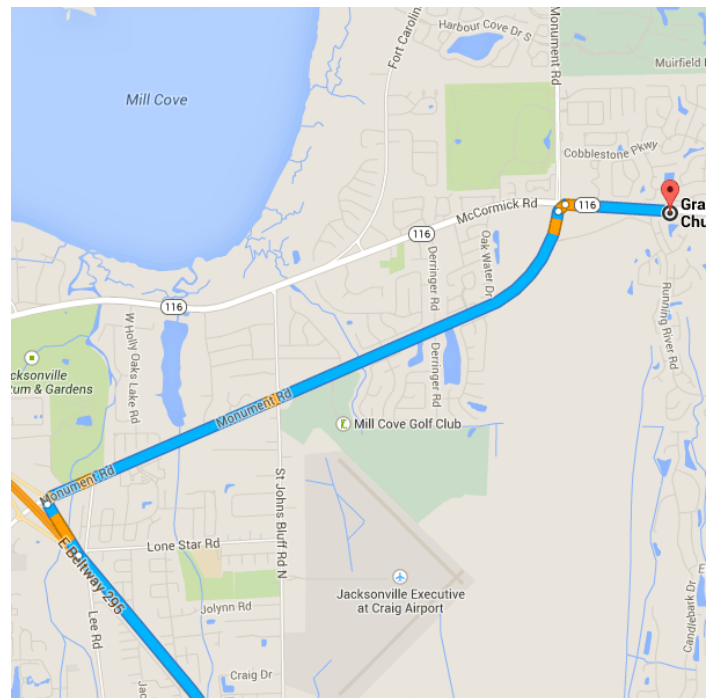

## Directions from 123 E Livingston St to Grace Lutheran Church & School

### Get on I-4 E from N Magnolia Ave

1.1 mi / 3 min

- ↑ 1. Head **west** on E Livingston St toward N Rosalind Ave  

---
- ↘ 2. Take the 1st **right** onto N Magnolia Ave  

---
- ↑ 3. Continue straight onto **Magnolia Ave**  

---
- ↗ 4. Take the ramp onto I-4 E  

---

Continue on I-4 E. Take I-95 N to  
**Monument Rd** in Jacksonville. Take exit **47**

from I-295 N

138 mi / 1 h 58 min

5. Merge onto I-4 E 47.2 mi
6. Take the exit on the **left** onto I-95 N toward Jacksonville 76.7 mi
7. Take exit 337 for Interstate 295 N toward Interstate 10/Orange Park/Jax Beaches 0.2 mi
8. Keep **right** at the fork, follow signs for Jax Beaches and merge onto I-295 N 14.0 mi
9. Take exit 47 for Monument Rd toward Naval Station Mayport 0.3 mi

Continue on Monument Rd. Drive to McCormick Rd

3.2 mi / 5 min

10. Turn **right** onto Monument Rd 2.7 mi
11. Slight **right** toward McCormick Rd 249 ft
12. Slight **right** onto McCormick Rd 0.5 mi  
i Destination will be on the right