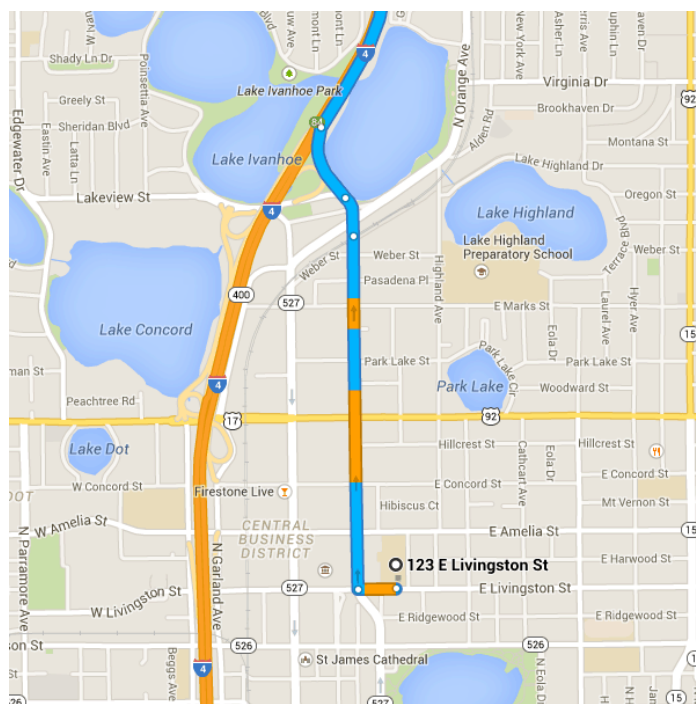

## Directions from 123 E Livingston St to Grace Lutheran Church & School

### Get on I-4 E from N Magnolia Ave

1.1 mi / 3 min

- ↑ 1. Head **west** on E Livingston St toward N Rosalind Ave  

---
- ↘ 2. Take the 1st **right** onto N Magnolia Ave  

---
- ↑ 3. Continue straight onto **Magnolia Ave**  

---
- ↗ 4. Take the ramp onto I-4 E  

---

Continue on I-4 E. Take I-95 N to  
**Monument Rd** in Jacksonville. Take exit **47**

from I-295 N

138 mi / 1 h 58 min

5. Merge onto I-4 E 47.2 mi
6. Take the exit on the **left** onto I-95 N toward Jacksonville 76.7 mi
7. Take exit 337 for Interstate 295 N toward Interstate 10/Orange Park/Jax Beaches 0.2 mi
8. Keep **right** at the fork, follow signs for Jax Beaches and merge onto I-295 N 14.0 mi
9. Take exit 47 for Monument Rd toward Naval Station Mayport 0.3 mi

Continue on Monument Rd. Drive to McCormick Rd

3.2 mi / 5 min

10. Turn **right** onto Monument Rd 2.7 mi
11. Slight **right** toward McCormick Rd 249 ft
12. Slight **right** onto McCormick Rd 0.5 mi  
i Destination will be on the right