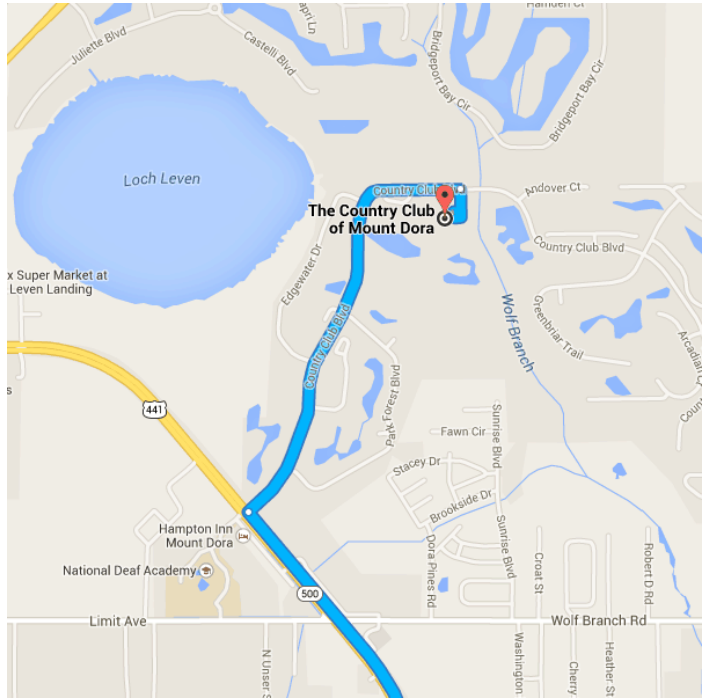

Directions from 123 E Livingston St to The Country Club of Mount Dora

o 123 E Livingston St
Orlando, FL 32801

Get on I-4 E from N Magnolia Ave

- 1.1 mi / 3 min
- ↑ 1. Head west on E Livingston St toward N Rosalind Ave
- 449 ft
- ↗ 2. Turn right onto N Magnolia Ave
- 0.8 mi
- ↑ 3. Continue straight onto Magnolia Ave
- 472 ft
- ⤴ 4. Take the ramp onto I-4 E
- 0.2 mi

Follow I-4 E, FL-414 W and FL-500 W/US-441 N to Country Club Blvd in Mount Dora

29.5 mi / 33 min

- 5. Merge onto I-4 E

 4.8 mi
- 6. Take exit 90B for Maitland Blvd toward FL-414 W

 0.7 mi
- 7. Keep **right** at the fork, follow signs for Florida 414 W/Lk Destiny Dr N and merge onto FL-414 W/Maitland Blvd
 Continue to follow FL-414 W
 Partial toll road

 13.6 mi
- 8. Take the **Orange Blossom Tr** exit on the left
 Toll road

 190 ft
- 9. Turn **left** onto SR 429 Connector Rd

 0.3 mi
- 10. Turn **right** onto FL-500 W/US-441 N

 10.2 mi

Follow **Country Club Blvd** to your destination

- 1.1 mi / 3 min
- 11. Turn **right** onto Country Club Blvd

 1.0 mi
- 12. Turn **right**
 Destination will be on the left

 479 ft

📍 The Country Club of Mount Dora

1900 Country Club Boulevard, Mount Dora, FL 32757