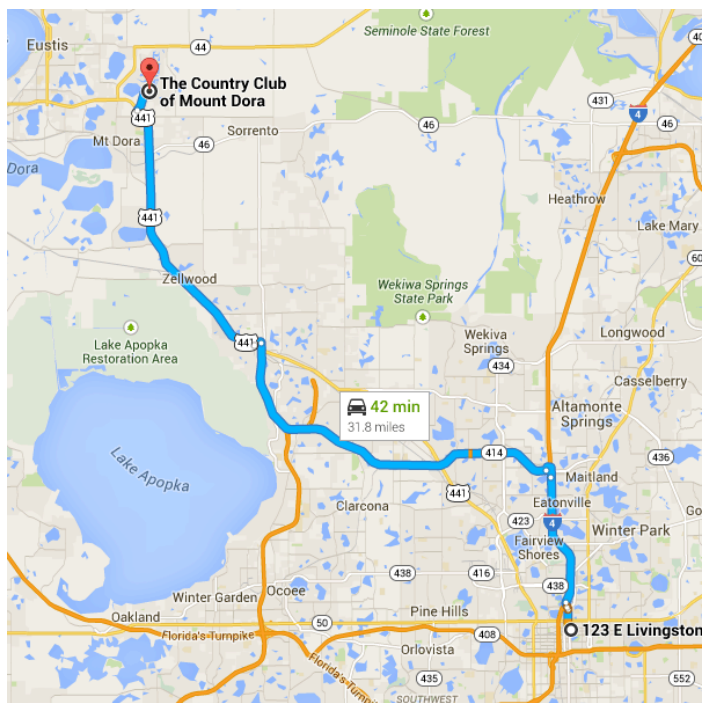

Directions from 123 E Livingston St to The Country Club of Mount Dora

o 123 E Livingston St
Orlando, FL 32801

Get on I-4 E from N Magnolia Ave

- 1.1 mi / 3 min
- ↑ 1. Head west on E Livingston St toward N Rosalind Ave
- 449 ft
- ↗ 2. Turn right onto N Magnolia Ave
- 0.8 mi
- ↑ 3. Continue straight onto Magnolia Ave
- 472 ft
- ⤴ 4. Take the ramp onto I-4 E
- 0.2 mi

Follow I-4 E, FL-414 W and FL-500 W/US-441 N to Country Club Blvd in Mount Dora

29.5 mi / 33 min

- 5. Merge onto I-4 E

 4.8 mi
- 6. Take exit 90B for Maitland Blvd toward FL-414 W

 0.7 mi
- 7. Keep **right** at the fork, follow signs for Florida 414 W/Lk Destiny Dr N and merge onto FL-414 W/Maitland Blvd
 Continue to follow FL-414 W
 Partial toll road

 13.6 mi
- 8. Take the **Orange Blossom Tr** exit on the left
 Toll road

 190 ft
- 9. Turn **left** onto SR 429 Connector Rd

 0.3 mi
- 10. Turn **right** onto FL-500 W/US-441 N

 10.2 mi

Follow **Country Club Blvd** to your destination

- 1.1 mi / 3 min
- 11. Turn **right** onto Country Club Blvd

 1.0 mi
- 12. Turn **right**
 Destination will be on the left

 479 ft

📍 The Country Club of Mount Dora

1900 Country Club Boulevard, Mount Dora, FL 32757