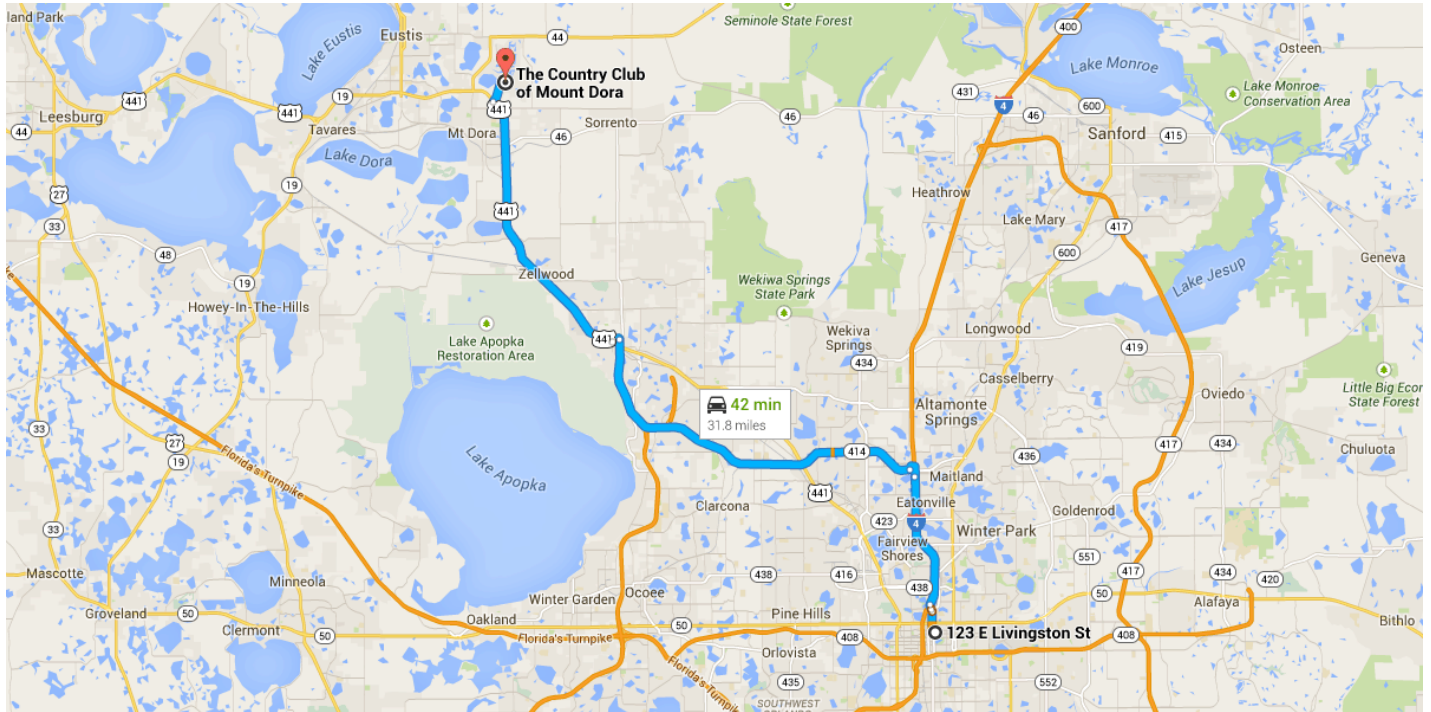

Directions from 123 E Livingston St to The Country Club of Mount Dora

o 123 E Livingston St
Orlando, FL 32801

Get on I-4 E from N Magnolia Ave

- 1.1 mi / 3 min
- ↑ 1. Head west on E Livingston St toward N Rosalind Ave
- 449 ft
- ↗ 2. Turn right onto N Magnolia Ave
- 0.8 mi
- ↑ 3. Continue straight onto Magnolia Ave
- 472 ft
- ⤴ 4. Take the ramp onto I-4 E
- 0.2 mi

Follow I-4 E, FL-414 W and FL-500 W/US-441 N to Country Club Blvd in Mount Dora

29.5 mi / 33 min

- 5. Merge onto I-4 E

 4.8 mi
- 6. Take exit 90B for Maitland Blvd toward FL-414 W

 0.7 mi
- 7. Keep **right** at the fork, follow signs for Florida 414 W/Lk Destiny Dr N and merge onto FL-414 W/Maitland Blvd
 Continue to follow FL-414 W
 Partial toll road

 13.6 mi
- 8. Take the **Orange Blossom Tr** exit on the left
 Toll road

 190 ft
- 9. Turn **left** onto SR 429 Connector Rd

 0.3 mi
- 10. Turn **right** onto FL-500 W/US-441 N

 10.2 mi

Follow **Country Club Blvd** to your destination

- 1.1 mi / 3 min
- 11. Turn **right** onto Country Club Blvd

 1.0 mi
- 12. Turn **right**
 Destination will be on the left

 479 ft

📍 The Country Club of Mount Dora

1900 Country Club Boulevard, Mount Dora, FL 32757