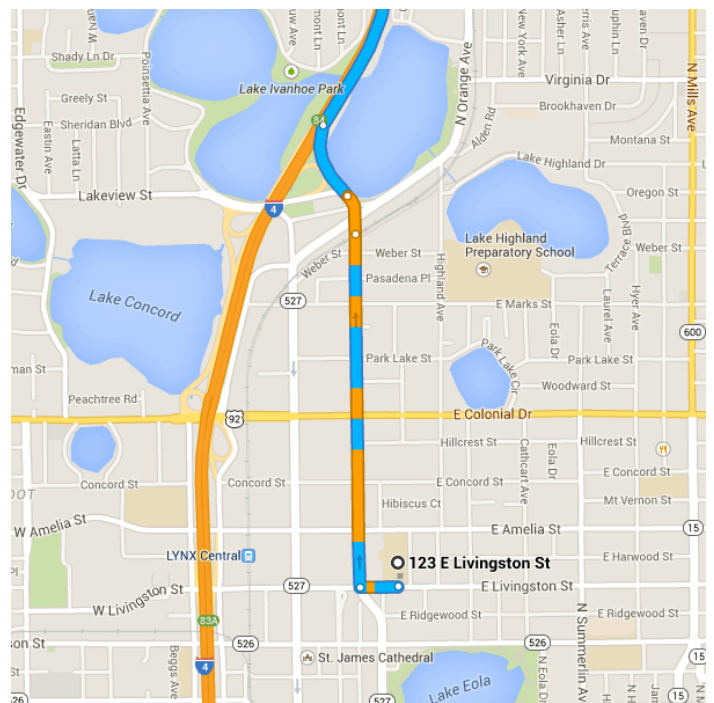

Directions from 123 E Livingston St to The Country Club of Mount Dora

o 123 E Livingston St
Orlando, FL 32801

Get on I-4 E from N Magnolia Ave

- 1.1 mi / 3 min
- ↑ 1. Head west on E Livingston St toward N Rosalind Ave
- 449 ft
- ↗ 2. Turn right onto N Magnolia Ave
- 0.8 mi
- ↑ 3. Continue straight onto Magnolia Ave
- 472 ft
- ⤴ 4. Take the ramp onto I-4 E
- 0.2 mi

Follow I-4 E, FL-414 W and FL-500 W/US-441 N to Country Club Blvd in Mount Dora

29.5 mi / 33 min

- 5. Merge onto I-4 E

 4.8 mi
- 6. Take exit 90B for Maitland Blvd toward FL-414 W

 0.7 mi
- 7. Keep **right** at the fork, follow signs for Florida 414 W/Lk Destiny Dr N and merge onto FL-414 W/Maitland Blvd
 Continue to follow FL-414 W
 Partial toll road

 13.6 mi
- 8. Take the **Orange Blossom Tr** exit on the left
 Toll road

 190 ft
- 9. Turn **left** onto SR 429 Connector Rd

 0.3 mi
- 10. Turn **right** onto FL-500 W/US-441 N

 10.2 mi

Follow **Country Club Blvd** to your destination

- 1.1 mi / 3 min
- 11. Turn **right** onto Country Club Blvd

 1.0 mi
- 12. Turn **right**
 Destination will be on the left

 479 ft

📍 The Country Club of Mount Dora

1900 Country Club Boulevard, Mount Dora, FL 32757