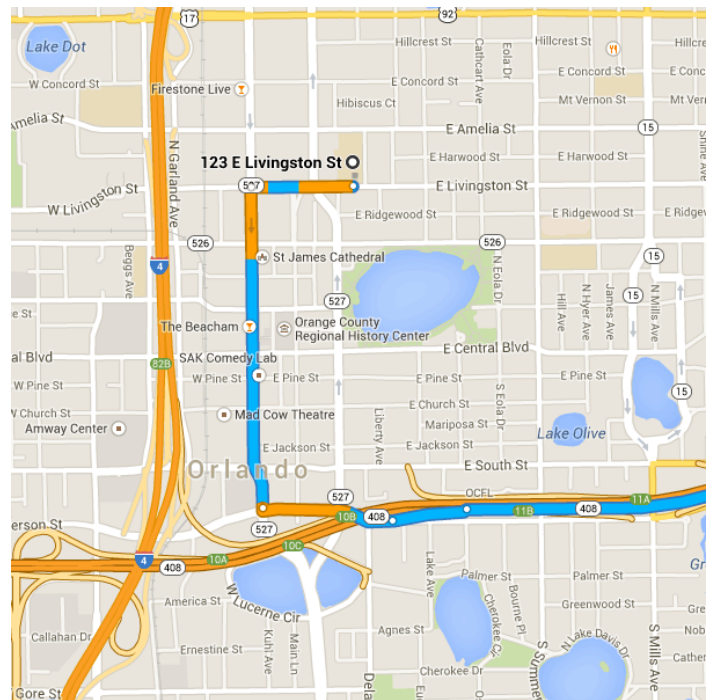

Directions from 123 E Livingston St to St. Luke's Lutheran School

○ 123 E Livingston St

Orlando, FL 32801

This route has tolls.

Get on **FL-408 E** from **FL-527 S/N Orange Ave**

1.4 mi / 5 min

- 1. Head west on E Livingston St toward N Rosalind Ave
0.2 mi
- 2. Turn left onto FL-527 S/N Orange Ave
0.7 mi
- 3. Turn left onto E Anderson St
0.3 mi
- 4. Take the ramp on the left onto FL-408 E
 Toll road
0.2 mi

Continue on **FL-408 E**. Take **FL-417 Toll N** to **FL-426 E** in Seminole County. Take exit

38 from FL-417 Toll N

- 12.4 mi / 12 min
- 2.9 mi
- 3.3 mi
- 0.3 mi
- 1.3 mi
- 253 ft
- 1.8 mi
- 2.3 mi
- 0.3 mi
- 492 ft

Follow FL-426 E to your destination

- 2.9 mi / 5 min
- 2.7 mi
- 141 ft
- 341 ft

- 18. Turn right 436 ft
- i Destination will be on the right 141 ft

📍 St. Luke's Lutheran School

2025 W SR 426, Oviedo, FL 32765

Map data ©2014 Google