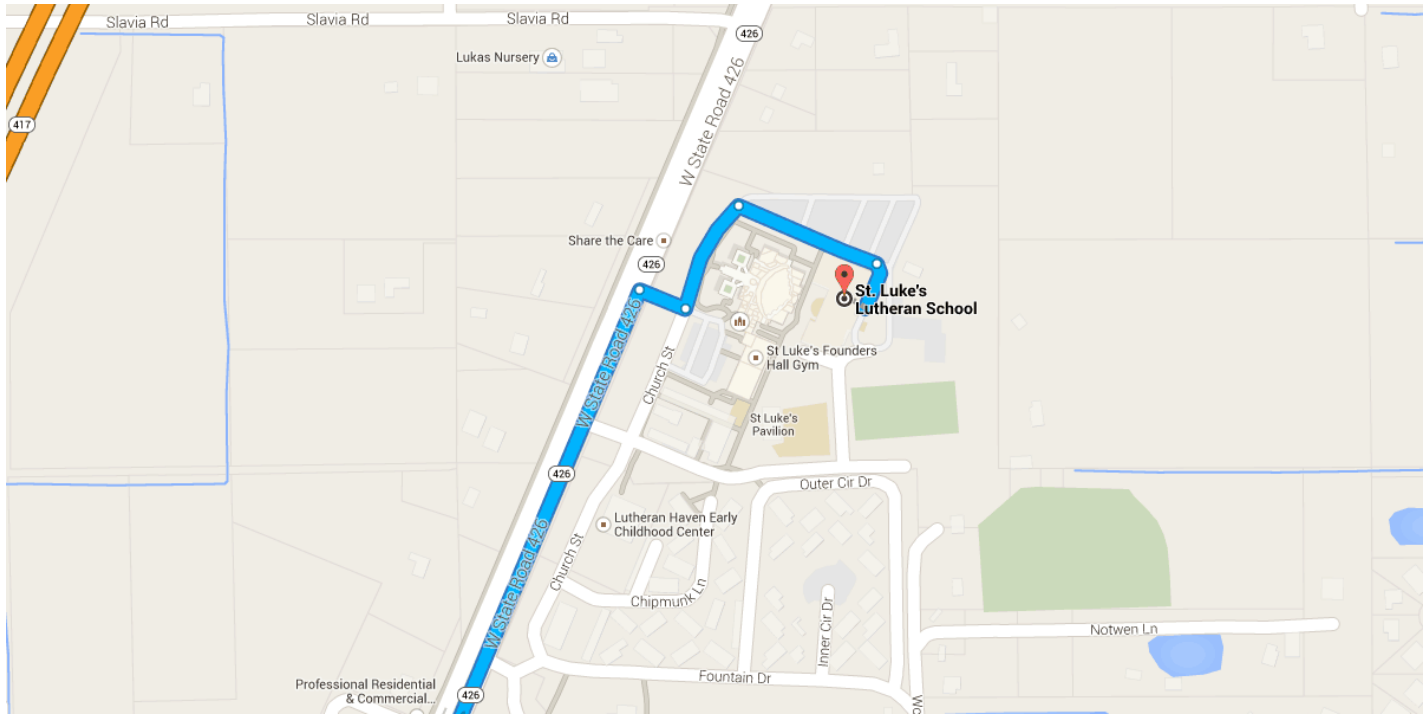

Directions from 123 E Livingston St to St. Luke's Lutheran School

○ 123 E Livingston St

Orlando, FL 32801

This route has tolls.

Get on **FL-408 E** from **FL-527 S/N Orange Ave**

1.4 mi / 5 min

- 1. Head west on E Livingston St toward N Rosalind Ave
0.2 mi
- 2. Turn left onto FL-527 S/N Orange Ave
0.7 mi
- 3. Turn left onto E Anderson St
0.3 mi
- 4. Take the ramp on the left onto FL-408 E
 Toll road
0.2 mi

Continue on **FL-408 E**. Take **FL-417 Toll N** to **FL-426 E** in Seminole County. Take exit

38 from FL-417 Toll N

- 12.4 mi / 12 min
- 2.9 mi
- 3.3 mi
- 0.3 mi
- 1.3 mi
- 253 ft
- 1.8 mi
- 2.3 mi
- 0.3 mi
- 492 ft

Follow FL-426 E to your destination

- 2.9 mi / 5 min
- 2.7 mi
- 141 ft
- 341 ft

- 18. Turn right 436 ft
- i Destination will be on the right 141 ft

📍 St. Luke's Lutheran School

2025 W SR 426, Oviedo, FL 32765

Map data ©2014 Google