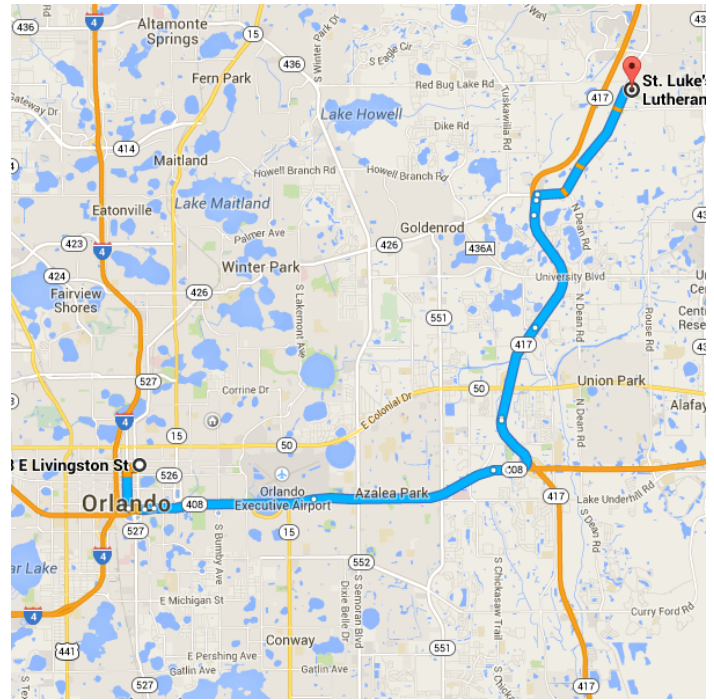

Directions from 123 E Livingston St to St. Luke's Lutheran School

○ 123 E Livingston St

Orlando, FL 32801

This route has tolls.

Get on **FL-408 E** from **FL-527 S/N Orange Ave**

1.4 mi / 5 min

- 1. Head west on E Livingston St toward N Rosalind Ave
0.2 mi
- 2. Turn left onto FL-527 S/N Orange Ave
0.7 mi
- 3. Turn left onto E Anderson St
0.3 mi
- 4. Take the ramp on the left onto FL-408 E
 Toll road
0.2 mi

Continue on **FL-408 E**. Take **FL-417 Toll N** to **FL-426 E** in Seminole County. Take exit

38 from FL-417 Toll N

- 12.4 mi / 12 min
- 2.9 mi
- 3.3 mi
- 0.3 mi
- 1.3 mi
- 253 ft
- 1.8 mi
- 2.3 mi
- 0.3 mi
- 492 ft

Follow FL-426 E to your destination

- 2.9 mi / 5 min
- 2.7 mi
- 141 ft
- 341 ft

- 18. Turn right 436 ft
- i Destination will be on the right 141 ft

📍 St. Luke's Lutheran School

2025 W SR 426, Oviedo, FL 32765

Map data ©2014 Google