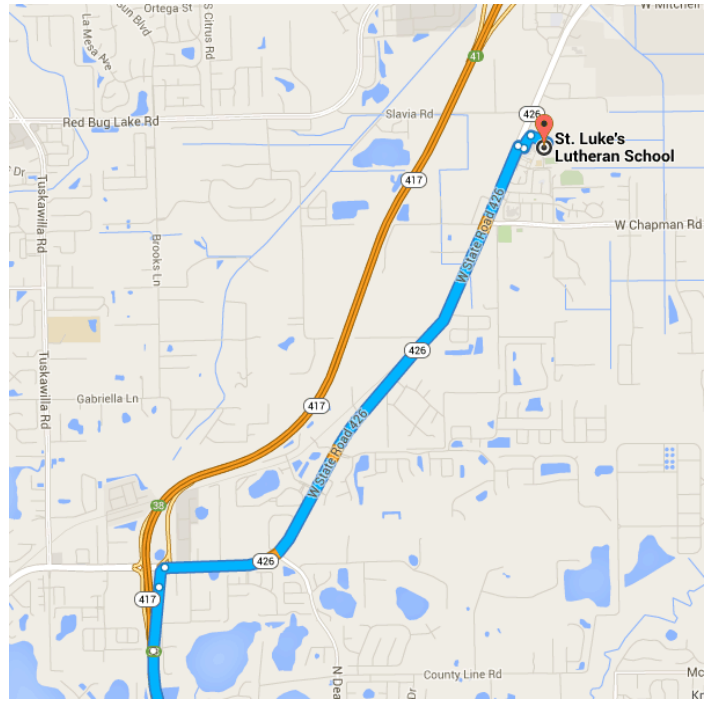

Directions from 123 E Livingston St to St. Luke's Lutheran School

○ 123 E Livingston St

Orlando, FL 32801

This route has tolls.

Get on **FL-408 E** from **FL-527 S/N Orange Ave**

1.4 mi / 5 min

- 1. Head west on E Livingston St toward N Rosalind Ave
0.2 mi
- 2. Turn left onto FL-527 S/N Orange Ave
0.7 mi
- 3. Turn left onto E Anderson St
0.3 mi
- 4. Take the ramp on the left onto FL-408 E
 Toll road
0.2 mi

Continue on **FL-408 E**. Take **FL-417 Toll N** to **FL-426 E** in Seminole County. Take exit

38 from FL-417 Toll N

- 12.4 mi / 12 min
- 2.9 mi
- 3.3 mi
- 0.3 mi
- 1.3 mi
- 253 ft
- 1.8 mi
- 2.3 mi
- 0.3 mi
- 492 ft

Follow FL-426 E to your destination

- 2.9 mi / 5 min
- 2.7 mi
- 141 ft
- 341 ft

- 18. Turn right 436 ft
- i Destination will be on the right 141 ft

📍 St. Luke's Lutheran School

2025 W SR 426, Oviedo, FL 32765