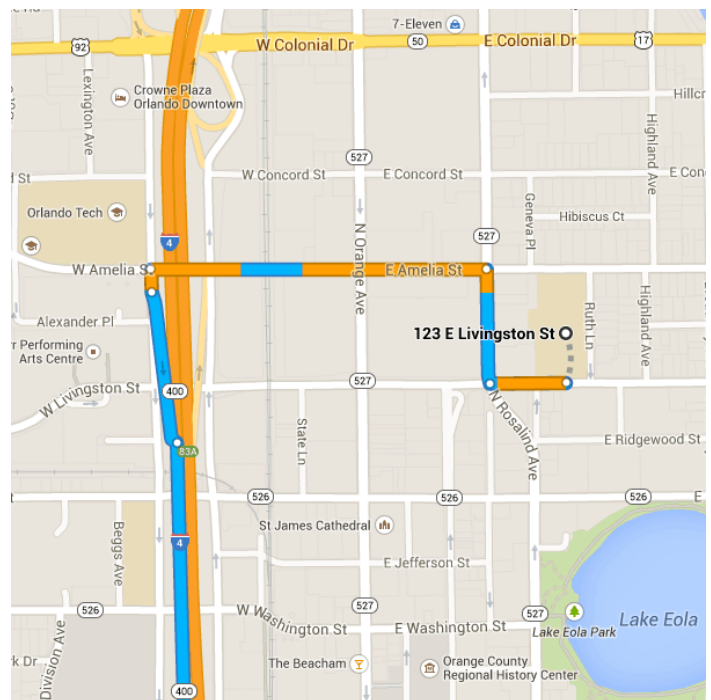

Directions from 123 E Livingston St to St. Paul Lutheran Church & School

○ 123 E Livingston St

Orlando, FL 32801

Get on I-4 W from E Amelia St

- 0.8 mi / 3 min

↑ 1. Head **west** on E Livingston St toward N Rosalind Ave
- 449 ft

↪ 2. Take the 1st **right** onto N Magnolia Ave
- 0.1 mi

↶ 3. Take the 1st **left** onto E Amelia St
- 0.4 mi

↶ 4. Turn **left** onto N Hughey Ave
- 131 ft

⤴ 5. Take the ramp on the **left** onto I-4 W
- 0.2 mi

Follow I-4 W to Lakeland. Take exit 31 from I-4 W

52.7 mi / 48 min

- ↑
6. Merge onto I-4 W
52.3 mi
- ↘
7. Take exit 31 toward FL-539/Kathleen/Lakeland
0.3 mi

Follow FL-539 S/Kathleen Rd, Sikes Blvd and Harden Blvd to your destination

7.5 mi / 12 min

- ↶
8. Turn left onto FL-539 S/Kathleen Rd
2.3 mi
- ↑
9. Continue onto Lake Wire Dr
0.3 mi
- ↑
10. Continue onto Sikes Blvd
1.7 mi
- ↑
11. Continue onto Harden Blvd
2.9 mi
- ↶
12. Turn left
0.2 mi