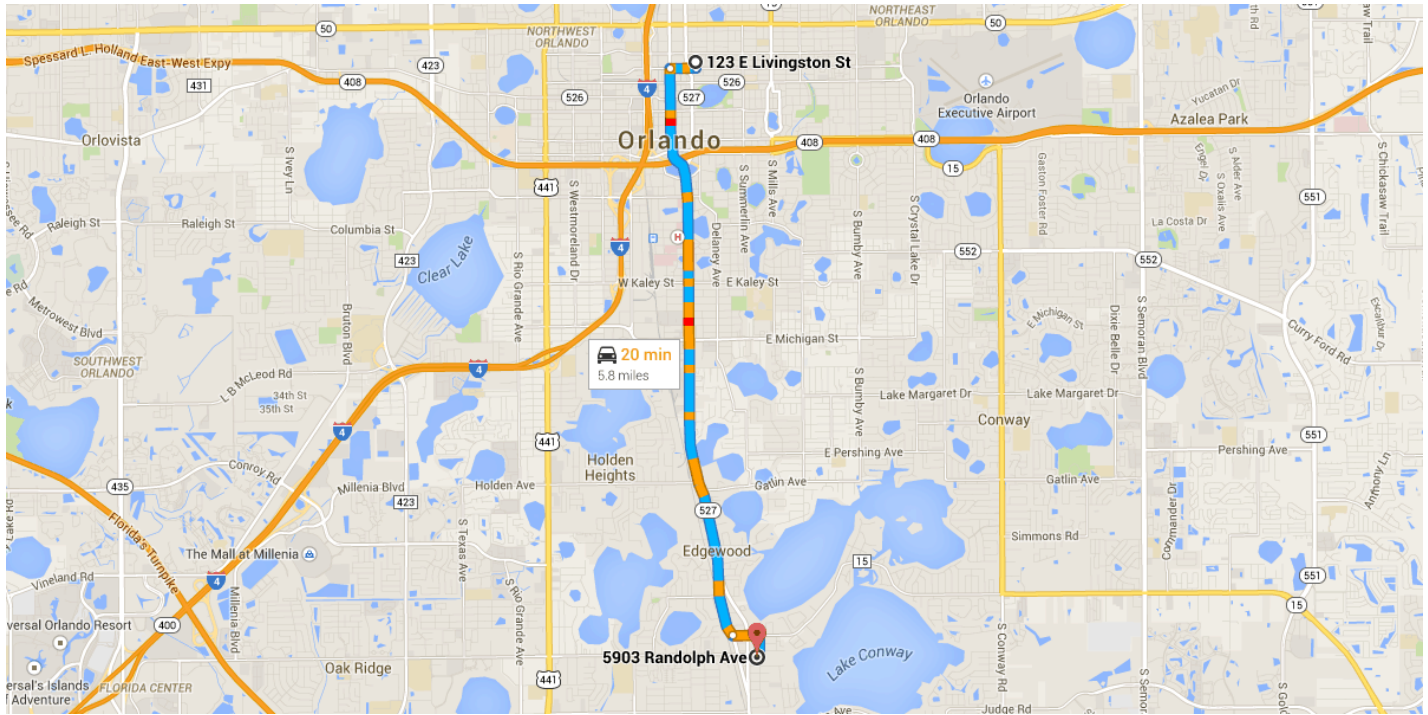

Directions from 123 E Livingston St to 5903 Randolph Ave

○ 123 E Livingston St

Orlando, FL 32801

1. Head west on E Livingston St toward N Rosalind Ave

0.2 mi

2. Turn left onto FL-527 S/N Orange Ave

5.1 mi

3. Turn left onto Hoffner Ave

0.2 mi

4. Turn right onto Randolph Ave

Destination will be on the right

0.2 mi

○ 5903 Randolph Ave

Orlando, FL 32809

These directions are for planning purposes only. You may find that construction projects, traffic, weather, or other events may cause conditions to differ from the map results, and you should plan your route accordingly. You must obey all signs or notices regarding your route.