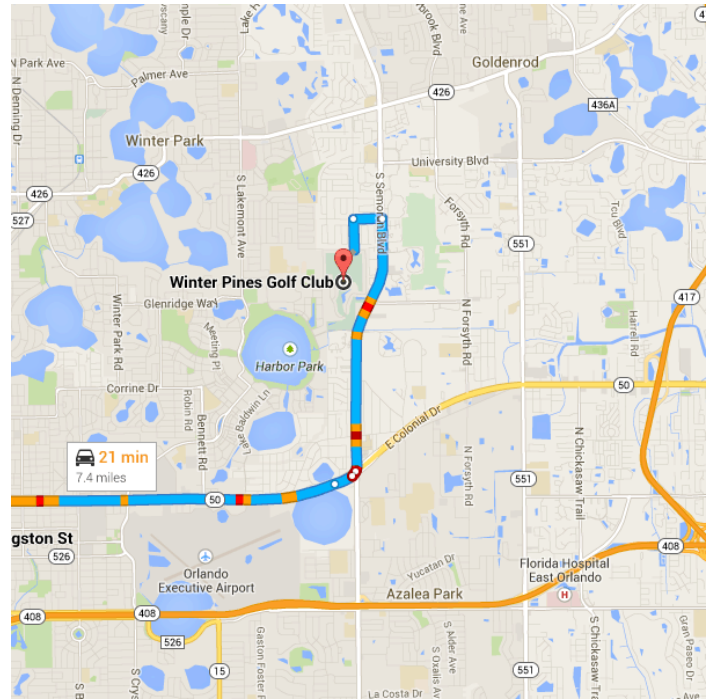

Drive 7.4 miles, 16 min

Directions from 123 E Livingston St to Winter Pines Golf Club

o 123 E Livingston St

Orlando, FL 32801

Take N Magnolia Ave to FL-50 E/E Colonial Dr

0.5 mi / 2 min

↑ 1. Head west on E Livingston St toward N Rosalind Ave

449 ft

➡ 2. Turn right onto N Magnolia Ave

0.4 mi

➡ Turn right onto FL-50 E/E Colonial Dr

3.8 mi / 8 min

Take N Semoran Blvd to S Ranger Blvd in Winter Park

3.1 mi / 6 min

-  4. Slight right onto E Colonial Dr
0.2 mi
 -  5. Slight left toward N Semoran Blvd
318 ft
 -  6. Slight left onto N Semoran Blvd
2.3 mi
 -  7. Turn left onto Banchory Rd
0.3 mi
 -  8. Turn left at the 2nd cross street onto S Ranger Blvd
0.3 mi
-  Destination will be on the left

📍 Winter Pines Golf Club

950 South Ranger Boulevard, Winter Park, FL 32792

These directions are for planning purposes only. You may find that construction projects, traffic, weather, or other events may cause conditions to differ from the map results, and you should plan your route accordingly. You must obey all signs or notices regarding your route.