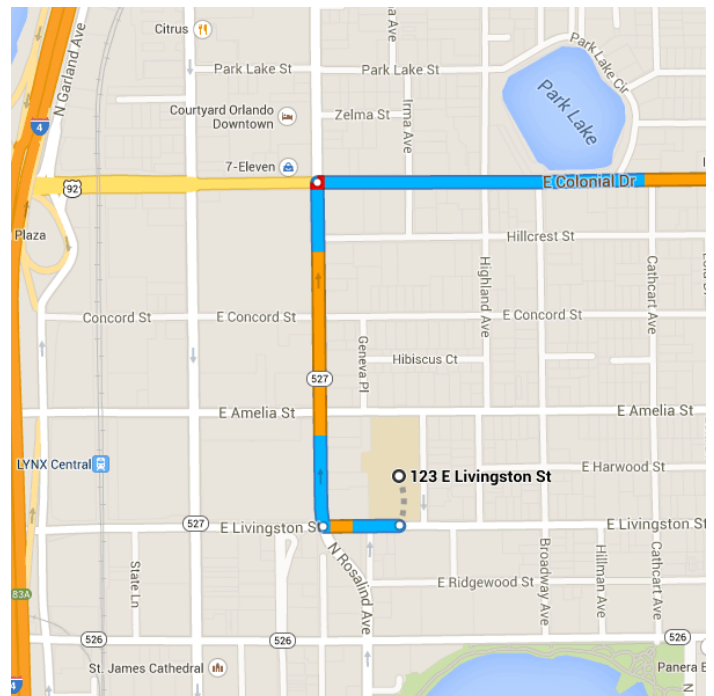

Drive 7.4 miles, 16 min

Directions from 123 E Livingston St to Winter Pines Golf Club

o 123 E Livingston St

Orlando, FL 32801

Take N Magnolia Ave to FL-50 E/E Colonial Dr

0.5 mi / 2 min

↑ 1. Head west on E Livingston St toward N Rosalind Ave

449 ft

➡ 2. Turn right onto N Magnolia Ave

0.4 mi

➡ Turn right onto FL-50 E/E Colonial Dr

3.8 mi / 8 min

Take N Semoran Blvd to S Ranger Blvd in Winter Park

3.1 mi / 6 min

-  4. Slight right onto E Colonial Dr
0.2 mi
 -  5. Slight left toward N Semoran Blvd
318 ft
 -  6. Slight left onto N Semoran Blvd
2.3 mi
 -  7. Turn left onto Banchory Rd
0.3 mi
 -  8. Turn left at the 2nd cross street onto S Ranger Blvd
0.3 mi
-  Destination will be on the left

📍 Winter Pines Golf Club

950 South Ranger Boulevard, Winter Park, FL 32792

These directions are for planning purposes only. You may find that construction projects, traffic, weather, or other events may cause conditions to differ from the map results, and you should plan your route accordingly. You must obey all signs or notices regarding your route.