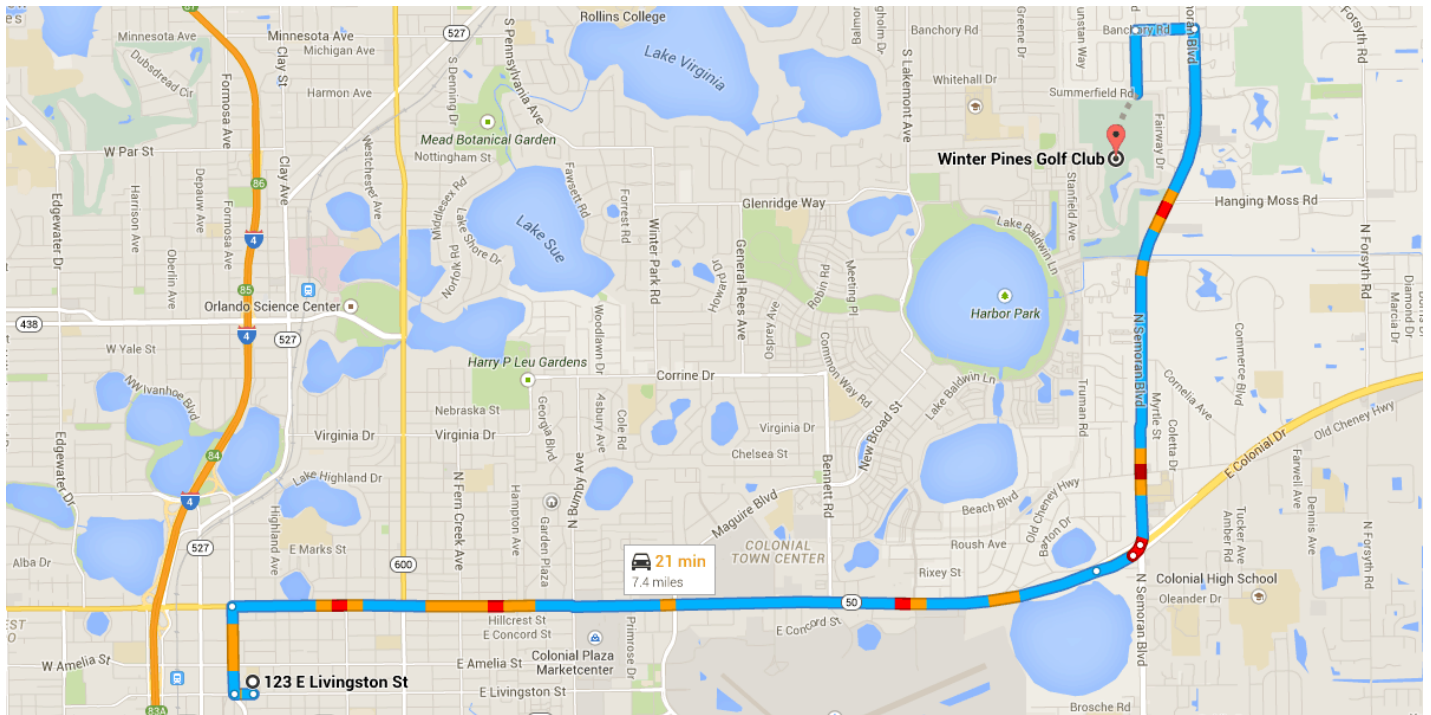

Drive 7.4 miles, 16 min

Directions from 123 E Livingston St to Winter Pines Golf Club

o 123 E Livingston St

Orlando, FL 32801

Take N Magnolia Ave to FL-50 E/E Colonial Dr

0.5 mi / 2 min

↑ 1. Head west on E Livingston St toward N Rosalind Ave

449 ft

➡ 2. Turn right onto N Magnolia Ave

0.4 mi

➡ Turn right onto FL-50 E/E Colonial Dr

3.8 mi / 8 min

Take N Semoran Blvd to S Ranger Blvd in Winter Park

3.1 mi / 6 min

-  4. Slight right onto E Colonial Dr
0.2 mi
 -  5. Slight left toward N Semoran Blvd
318 ft
 -  6. Slight left onto N Semoran Blvd
2.3 mi
 -  7. Turn left onto Banchory Rd
0.3 mi
 -  8. Turn left at the 2nd cross street onto S Ranger Blvd
0.3 mi
-  Destination will be on the left

📍 Winter Pines Golf Club

950 South Ranger Boulevard, Winter Park, FL 32792

These directions are for planning purposes only. You may find that construction projects, traffic, weather, or other events may cause conditions to differ from the map results, and you should plan your route accordingly. You must obey all signs or notices regarding your route.