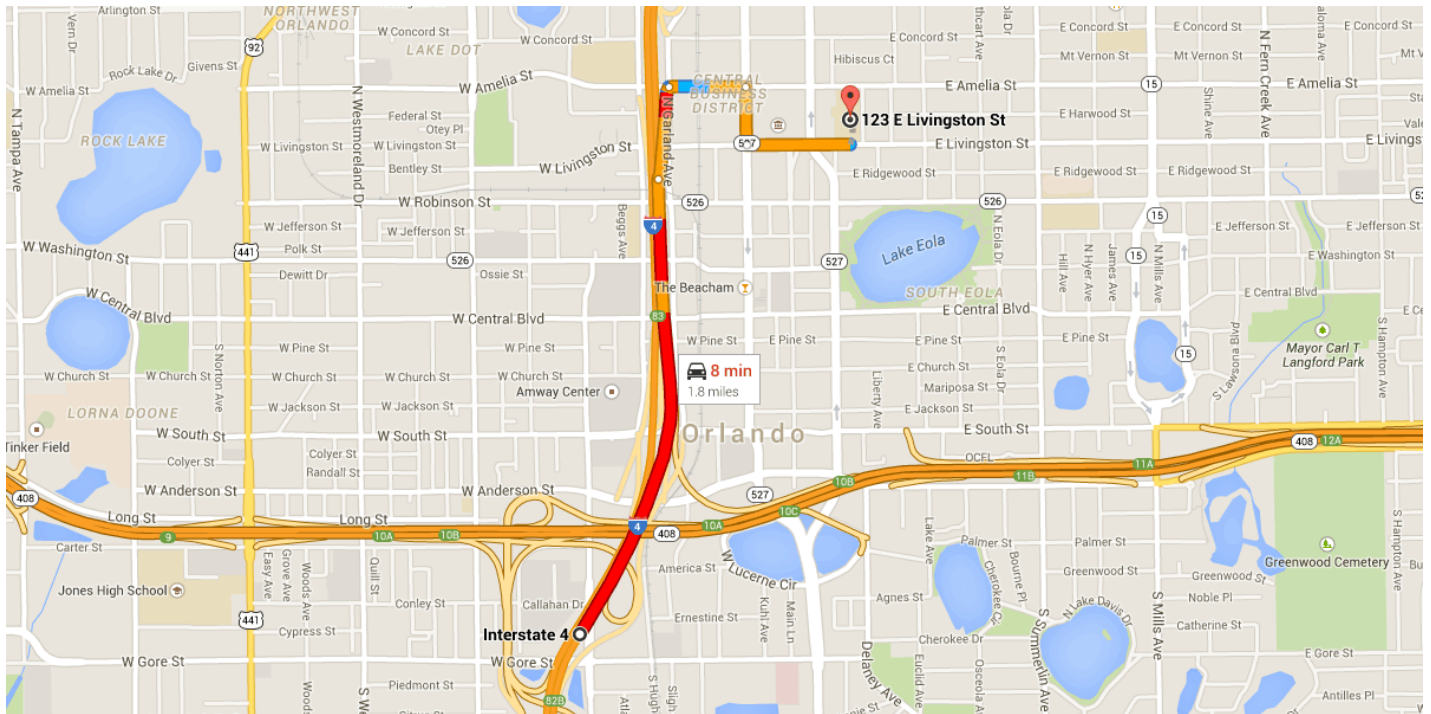

### Directions from Interstate 4 to 123 E Livingston St

#### ○ Interstate 4

Orlando, FL 32806

1. Head **northeast** on I-4 E

1.0 mi

2. Take exit **83A** toward Amelia St/Centroplex/US-17/US-92/FL-50

0.2 mi

3. Turn **right** onto W Amelia St

0.2 mi

4. Take the 1st right onto N Orange Ave

0.1 mi

5. Take the 1st left onto E Livingston St

Destination will be on the left

0.2 mi

#### ○ 123 E Livingston St

Orlando, FL 32801

These directions are for planning purposes only. You may find that construction projects, traffic, weather, or other events may cause conditions to differ from the map