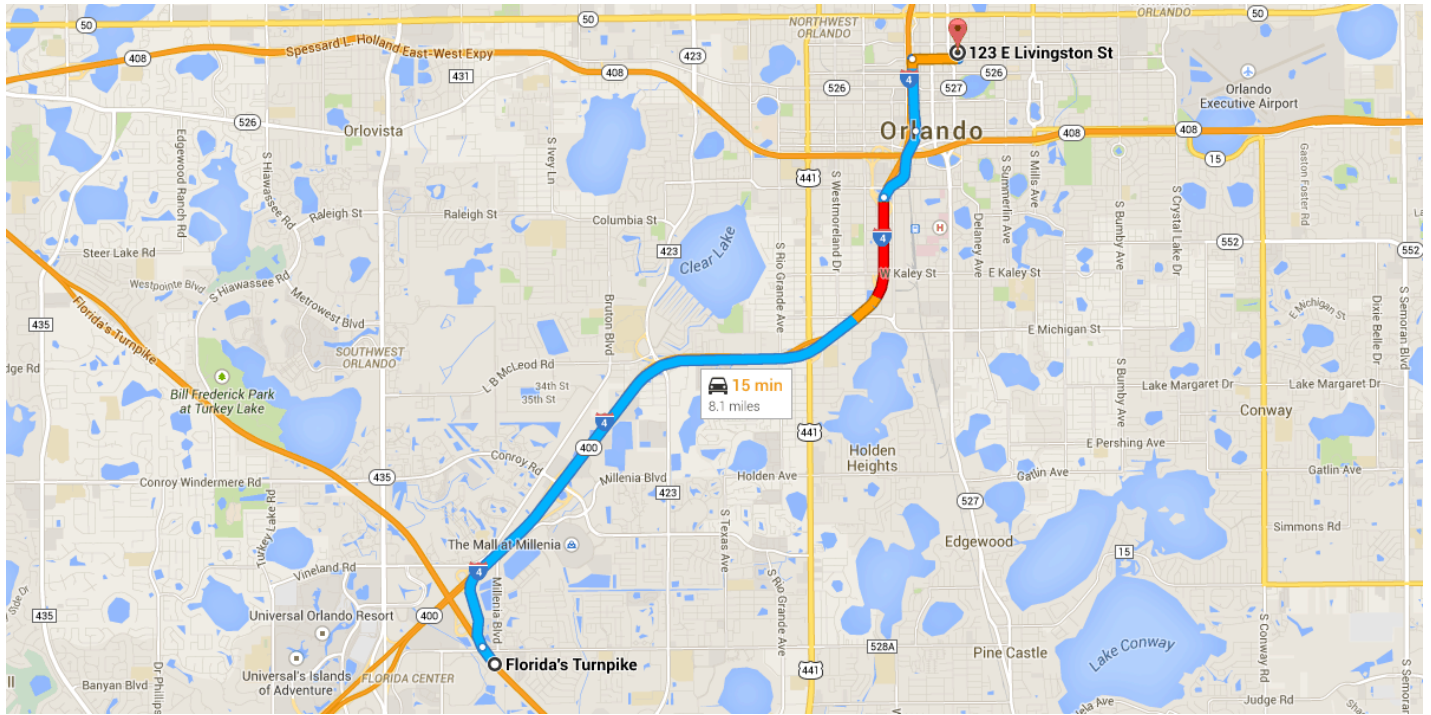

Directions from Florida's Turnpike to 123 E Livingston St

○ Florida's Turnpike

Orlando, FL 32809

-  1. Head northwest on Florida's Turnpike toward Exit 259
 Toll road
0.2 mi
-  2. Take exit 259 to merge onto I-4 E
 Partial toll road
6.1 mi
-  3. Take exit 82B for South St
0.7 mi
-  4. Continue onto S Garland Ave
0.6 mi
-  5. Turn right onto W Livingston St
 Destination will be on the left
0.4 mi

◎ 123 E Livingston St

Orlando, FL 32801

These directions are for planning purposes only. You may find that construction projects, traffic, weather, or other events may cause conditions to differ from the map results, and you should plan your route accordingly. You must obey all signs or notices regarding your route.