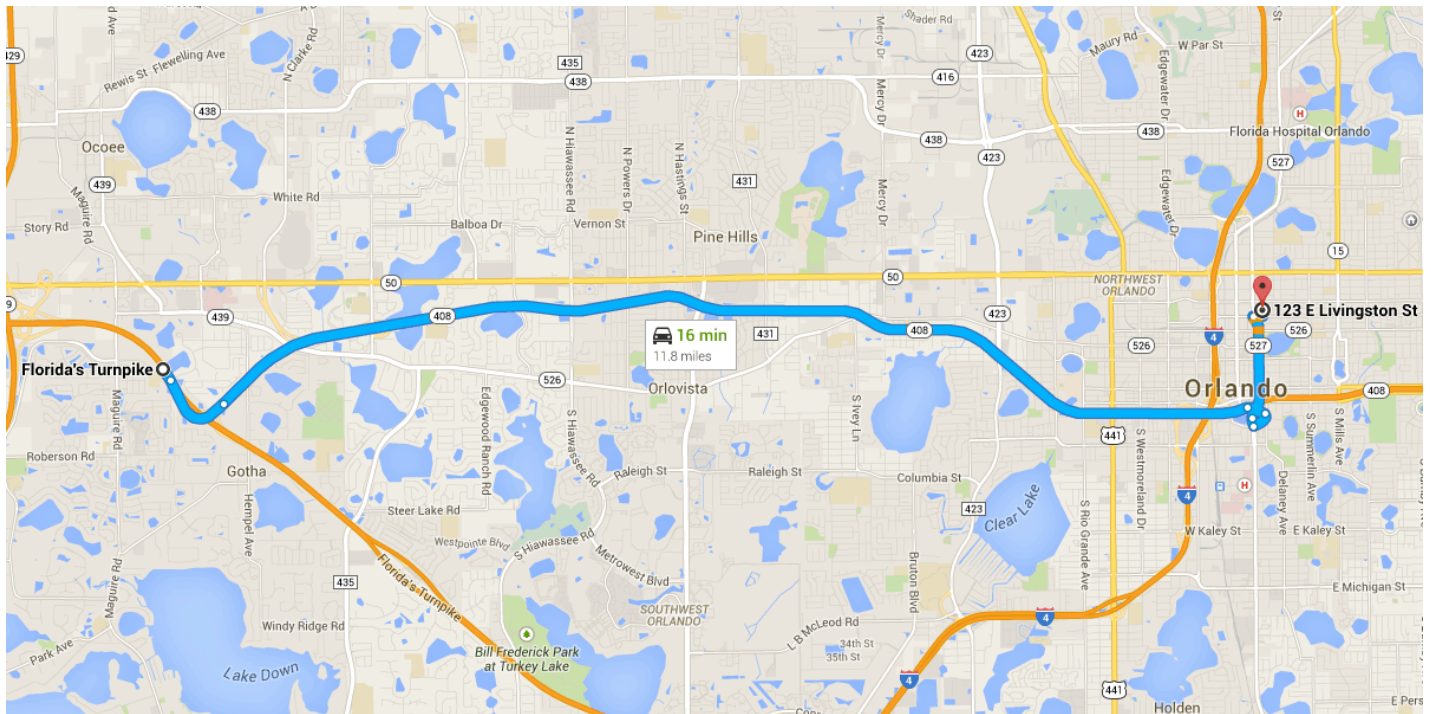

Directions from Florida's Turnpike to 123 E Livingston St

o Florida's Turnpike

Gotha, FL 34734

Follow FL-408 E to S Lucerne Cir E in Orlando. Take exit 10C from FL-408 E

10.6 mi / 10 min

- ↑ 1. Head southeast on Florida's Turnpike toward Exit 265

⚠ Toll road

0.1 mi
- ↘ 2. Take exit 265 for FL-408 E toward Orlando/Titusville

⚠ Toll road

0.7 mi
- ↑ 3. Continue onto FL-408 E

⚠ Toll road

9.6 mi
- ↘ 4. Take exit 10C toward FL-527/Orange Ave/Downtown

⚠ Toll road

0.2 mi

Take FL-527 N to E Livingston St

1.3 mi / 4 min

- 5. Turn right onto S Lucerne Cir E (signs for FL-527/Orange Ave/Downtown)

⚠ Partial toll road

0.2 mi

- 6. Take the 1st right onto S Orange Ave

341 ft

- 7. Slight right onto FL-527 N

0.9 mi

- 8. Turn right onto E Livingston St

📍 Destination will be on the left

449 ft

📍 123 E Livingston St

Orlando, FL 32801

These directions are for planning purposes only. You may find that construction projects, traffic, weather, or other events may cause conditions to differ from the map results, and you should plan your route accordingly. You must obey all signs or notices regarding your route.