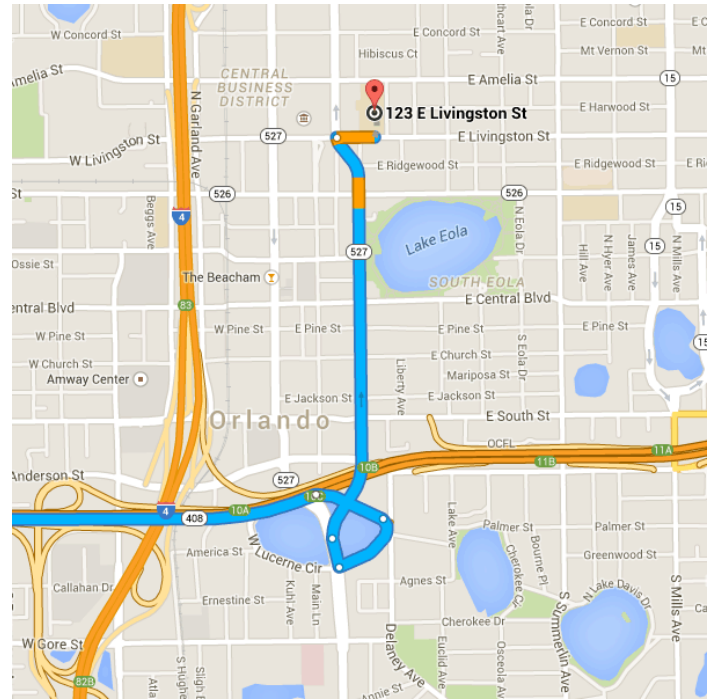

Directions from Florida's Turnpike to 123 E Livingston St

o Florida's Turnpike

Gotha, FL 34734

Follow FL-408 E to S Lucerne Cir E in Orlando. Take exit 10C from FL-408 E

10.6 mi / 10 min

- ↑ 1. Head southeast on Florida's Turnpike toward Exit 265

⚠ Toll road

0.1 mi
- ↘ 2. Take exit 265 for FL-408 E toward Orlando/Titusville

⚠ Toll road

0.7 mi
- ↑ 3. Continue onto FL-408 E

⚠ Toll road

9.6 mi
- ↘ 4. Take exit 10C toward FL-527/Orange Ave/Downtown

⚠ Toll road

0.2 mi

Take FL-527 N to E Livingston St

1.3 mi / 4 min

- 5. Turn right onto S Lucerne Cir E (signs for FL-527/Orange Ave/Downtown)

⚠ Partial toll road

0.2 mi

- 6. Take the 1st right onto S Orange Ave

341 ft

- 7. Slight right onto FL-527 N

0.9 mi

- 8. Turn right onto E Livingston St

📍 Destination will be on the left

449 ft

📍 123 E Livingston St

Orlando, FL 32801

These directions are for planning purposes only. You may find that construction projects, traffic, weather, or other events may cause conditions to differ from the map results, and you should plan your route accordingly. You must obey all signs or notices regarding your route.