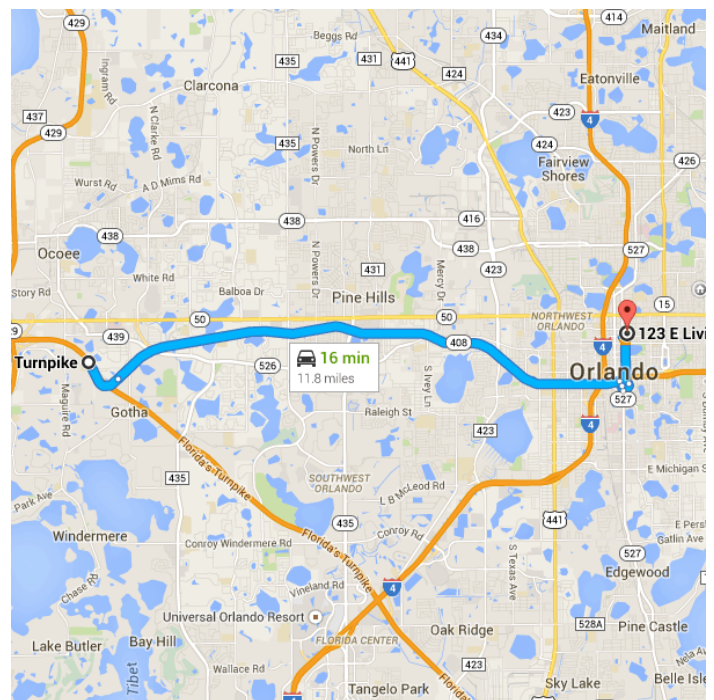

Directions from Florida's Turnpike to 123 E Livingston St

o Florida's Turnpike

Gotha, FL 34734

Follow FL-408 E to S Lucerne Cir E in Orlando. Take exit 10C from FL-408 E

10.6 mi / 10 min

- ↑ 1. Head southeast on Florida's Turnpike toward Exit 265

⚠ Toll road

0.1 mi
- ↘ 2. Take exit 265 for FL-408 E toward Orlando/Titusville

⚠ Toll road

0.7 mi
- ↑ 3. Continue onto FL-408 E

⚠ Toll road

9.6 mi
- ↘ 4. Take exit 10C toward FL-527/Orange Ave/Downtown

⚠ Toll road

0.2 mi

Take FL-527 N to E Livingston St

1.3 mi / 4 min

- 5. Turn right onto S Lucerne Cir E (signs for FL-527/Orange Ave/Downtown)

⚠ Partial toll road

0.2 mi

- 6. Take the 1st right onto S Orange Ave

341 ft

- 7. Slight right onto FL-527 N

0.9 mi

- 8. Turn right onto E Livingston St

📍 Destination will be on the left

449 ft

📍 123 E Livingston St

Orlando, FL 32801

These directions are for planning purposes only. You may find that construction projects, traffic, weather, or other events may cause conditions to differ from the map results, and you should plan your route accordingly. You must obey all signs or notices regarding your route.